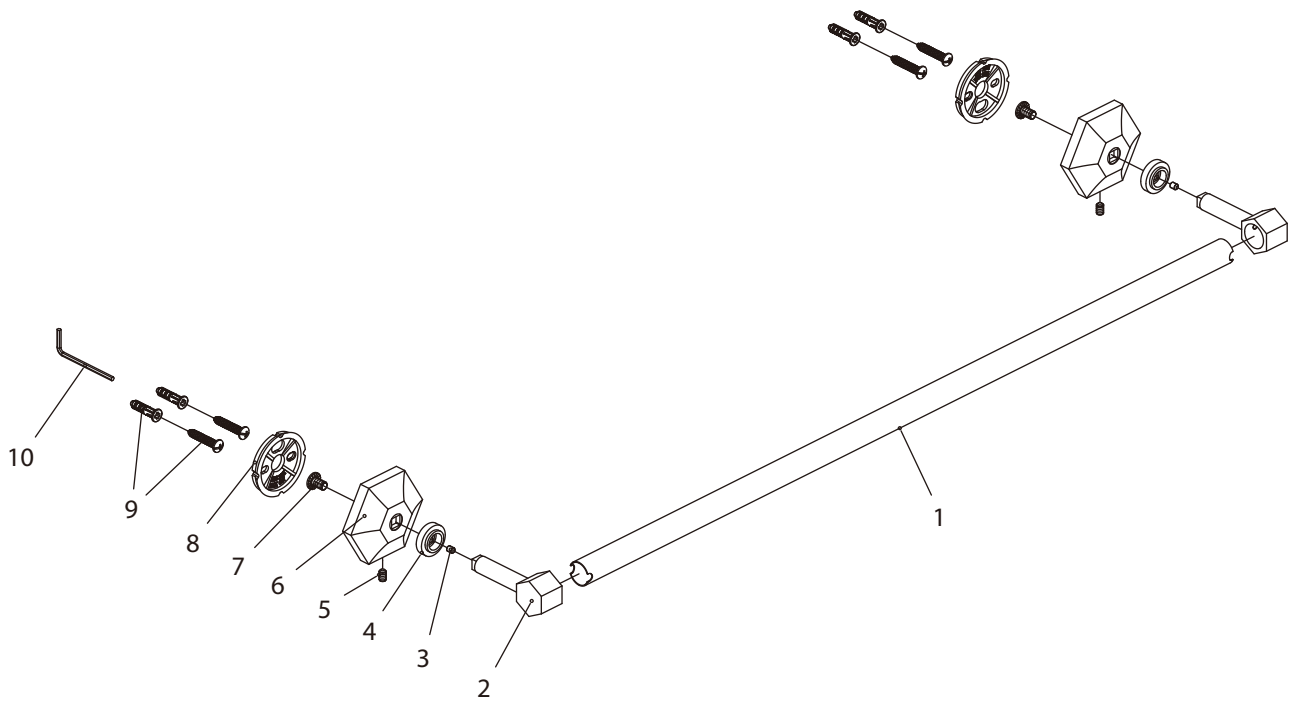

LEFROY BROOKS

1 8 2 8 T R O U T M A N S T R E E T  
R I D G E W O O D N E W Y O R K N Y 1 1 3 8 5 U S A  
T: +1(718) 302 5292 F: +1(718) 302 4177

M1-5102

24" TOWEL RAIL

DIMENSIONAL DATA SHEET

DATE: 20 March 2013

No: B7701200

COPYRIGHT © LBIP LTD 2012. ALL RIGHTS RESERVED.

DIMENSIONS IN INCHES & MILLIMETRES

WHILST EVERY EFFORT IS MADE TO ENSURE THE ACCURACY OF THESE DATA SHEETS THEY ARE SUBJECT TO CHANGE WITHOUT NOTICE AS PART OF THE COMPANY'S PRODUCT DEVELOPMENT PROCESS

# M1-5102

24" TOWEL RAIL

- |   |                          |    |                           |
|---|--------------------------|----|---------------------------|
| 1 | Towel rail (250350)      | 6  | Wall plate (241682)       |
| 2 | Post (244363)            | 7  | Screw (292550)            |
| 3 | Set screw (292545)       | 8  | Mounting bracket (293190) |
| 4 | Decorative ring (243190) | 9  | Fixing kit (290411)       |
| 5 | Set screw (075039)       | 10 | Allen key (031000)        |