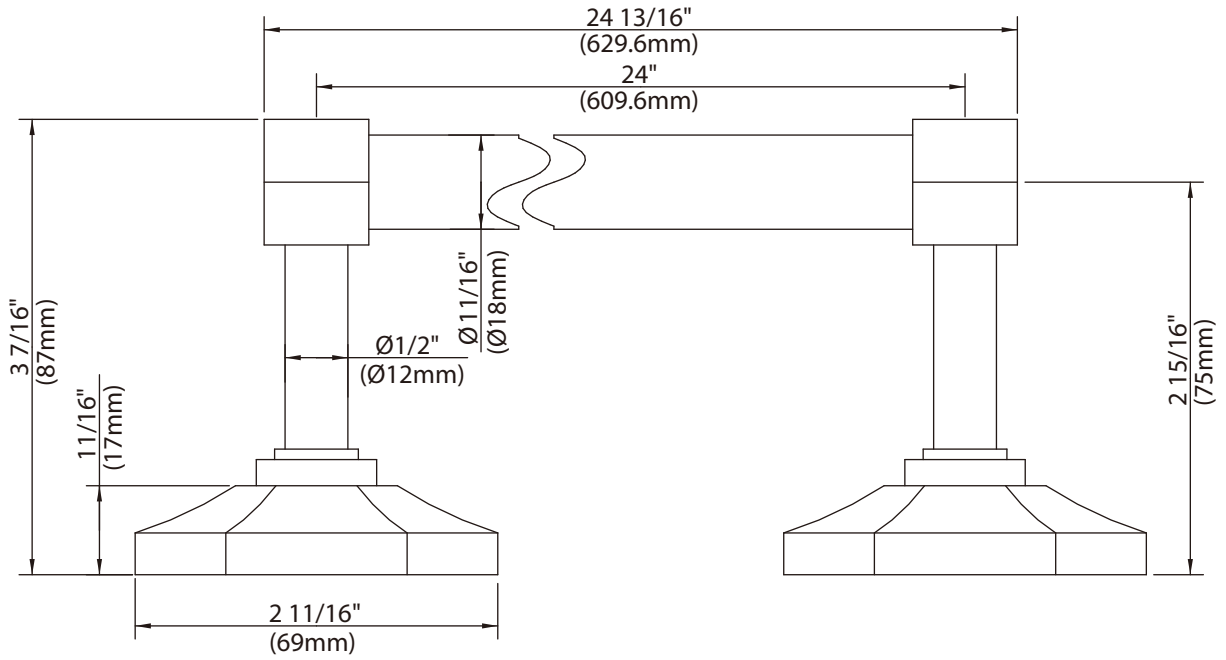

LEFROY BROOKS

1 8 2 8 T R O U T M A N S T R E E T  
R I D G E W O O D N E W Y O R K N Y 1 1 3 8 5 U S A  
T: +1(718) 302 5292 F: +1(718) 302 4177

M1-5102

24" TOWEL RAIL

DIMENSIONAL DATA SHEET

DATE: 20 March 2013

No: B7701200

COPYRIGHT © LBIP LTD 2012. ALL RIGHTS RESERVED.

DIMENSIONS IN INCHES & MILLIMETRES

WHILST EVERY EFFORT IS MADE TO ENSURE THE ACCURACY OF THESE DATA SHEETS THEY ARE SUBJECT TO CHANGE WITHOUT NOTICE AS PART OF THE COMPANY'S PRODUCT DEVELOPMENT PROCESS

# M1-5102

24" TOWEL RAIL

- |   |                          |    |                           |
|---|--------------------------|----|---------------------------|
| 1 | Towel rail (250350)      | 6  | Wall plate (241682)       |
| 2 | Post (244363)            | 7  | Screw (292550)            |
| 3 | Set screw (292545)       | 8  | Mounting bracket (293190) |
| 4 | Decorative ring (243190) | 9  | Fixing kit (290411)       |
| 5 | Set screw (075039)       | 10 | Allen key (031000)        |